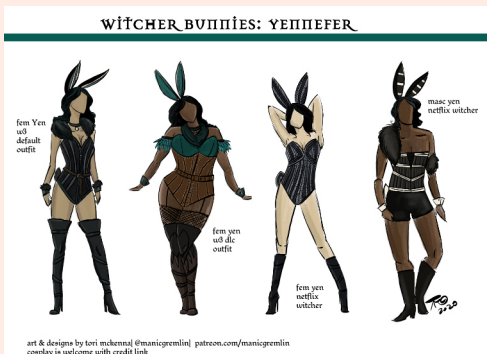

Commission Prices

Art For Personal Use

Concept Art & Costume Design
For Personal/Non Profit
Projects:

Dependent on size and scope of
the project, please email for a
full quote.

Sketch designs start at $300