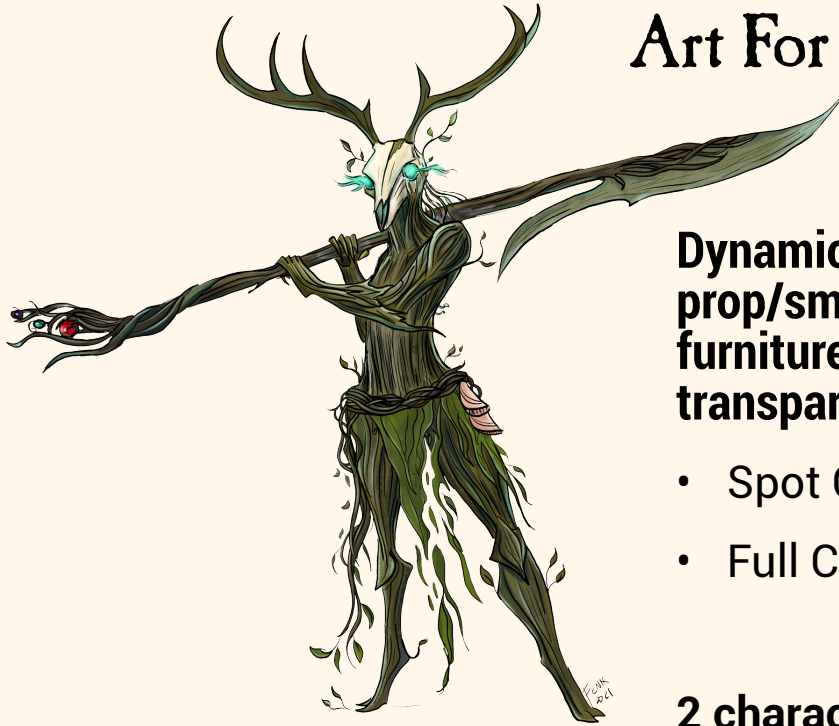

Commission Prices

Art For Personal Use

Character Art: Full Body

Image delivery: dimensions vary dependent on character pose & height, (~ 3000 x3000 px), 300 dpi.

Delivered in *.jpeg, *.png and *.tif formats . Small square icon/round icon included.

Dynamic Pose with basic prop/small-med pet/furniture/fx, simple or transparent background:

- Spot Color: $175 ea
- Full Color: $280

2 characters interacting

- Spot Color: $350
- Full Color: $525

3 characters interacting:

- Spot Color: $530
- Full Color: $800

More than 3 characters interacting, email me w/ specific details of the piece you're looking for!